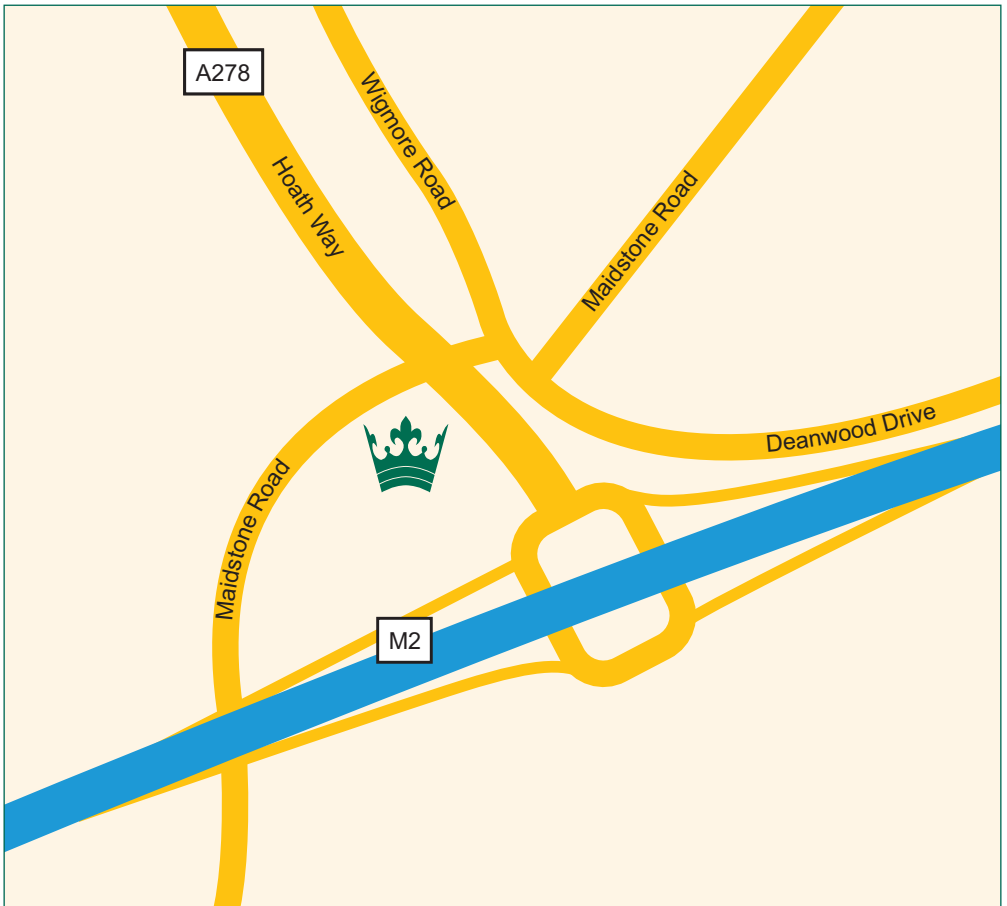

# Wigmore coach

Park and ride

This service covers the following routes:

**C2, C3, C4, C7**

# Bean coach

Park and ride

This service covers all Kings Ferry routes