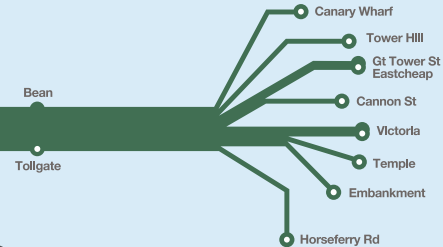

WE WILL PLACE CUSTOMERS AT THE HEART OF OUR BUSINESS. NOBODY WILL TRY HARDER FOR OUR CUSTOMERS THAN WE DO.

London

Coach Commuter Service

Park and Ride from Blue Bell Hill, Wigmore, Bean, Medway Services and Tollgate

The Travel Centre, Eastcourt Lane
Gillingham, Kent, ME8 6HW

Tel: 01634 265 510

Email: commuter@thekingsferry.co.uk

[@commuterupdate](https://twitter.com/commuterupdate) [Commuterupdate](https://www.facebook.com/Commuterupdate)