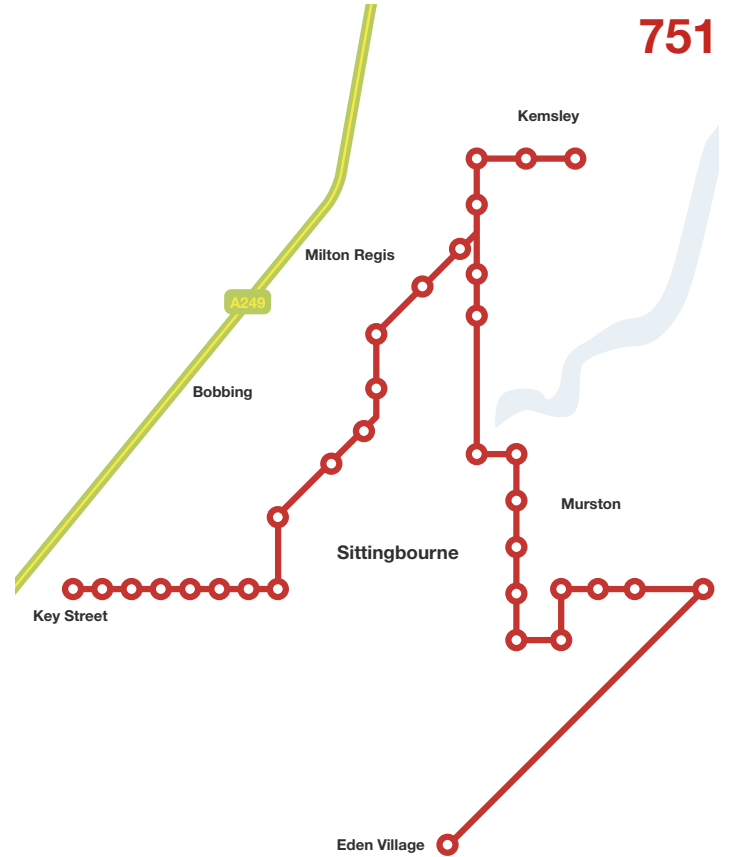

BECAUSE GETTING TO WORK SHOULDN'T BE HARD WORK.

CONTENTS

Maps

London pick ups and drop offs	Page 4
The Kings Ferry: All routes	Page 6
The Travel Link: All routes	Page 8

AM departures

Route 700 Mierscourt, Wigmore, Hempstead, Bluebell Hill	Page 10
Route 715 Hempstead, Wigmore	Page 12
Route 716 Chatham Hill, Luton, Princes Park, Lordswood, Bluebell Hill	Page 14
Route 717 Chatham Hill, Luton, Churchill Ave, City Way, Bluebell Hill	Page 16
Route 719 Hempstead, Lordswood, Walderslade, Bluebell Hill	Page 18
Route 720 Rainham, Parkwood, Wigmore	Page 20
Route 721 Rainham, Parkwood, Wigmore	Page 22
Route 722 Sovereign Qtr, Gillingham, St Mary's Island, Wainscott	Page 24
Route 750 Sheppey, Iwade, Sonora, Medway Services	Page 26
Route 751 Sittingbourne, Newman Dr, Milton, Key St, Medway Services	Page 28

THE KINGS FERRY: ALL ROUTES

THE TRAVEL LINK: ALL ROUTES

750

751

700

Pick-up point AM Departures

BOTTOM OF MIERSCOURT RD	0512
MIERSCOURT ROAD / LONSDALE DRIVE	0513
MIERSCOURT ROAD / HARVESTER CLOSE	0514
MIERSCOURT ROAD / FLOUGHMANS WAY	0515
MIERSCOURT ROAD / BAYSWATER DRIVE	0516
TYLER DRIVE	0517
DEANWOOD DRIVE / TYLER DRIVE	0518
DEANWOOD DRIVE / LONG CATLIS ROAD	0519
DEANWOOD DRIVE / HAWBECK ROAD	0520
TOP OF DEANWOOD DRIVE	0521
WIGMORE CAR PARK	0522
HEMPSTEAD VALLEY SHOPPING CENTRE	0525
BLUEBELL HILL CAR PARK	0532
BEAN	0547
BLACK PRINCE	0554

715

Pick-up point AM Departures

BEECHINGS WAY/EASTCOURT LANE	0626
A2/FEATHERBY ROAD	0628
HEMPSTEAD VALLEY DR / HEMPSTEAD RD	0632
HEMPSTEAD VALLEY DR / HICKORY DELL	0633
HEMPSTEAD VALLEY DR / GREENBANK	0634
HEMPSTEAD VALLEY DR / KINGSDOWN CL	0635
HEMPSTEAD VALLEY SHOPPING CENTRE	0637
WIGMORE CAR PARK	0640
WIGMORE RD / FOWLER CLOSE	0642
WIGMORE RD / BREDHURST RD	0643
BEAN	0706
BLACK PRINCE	0714