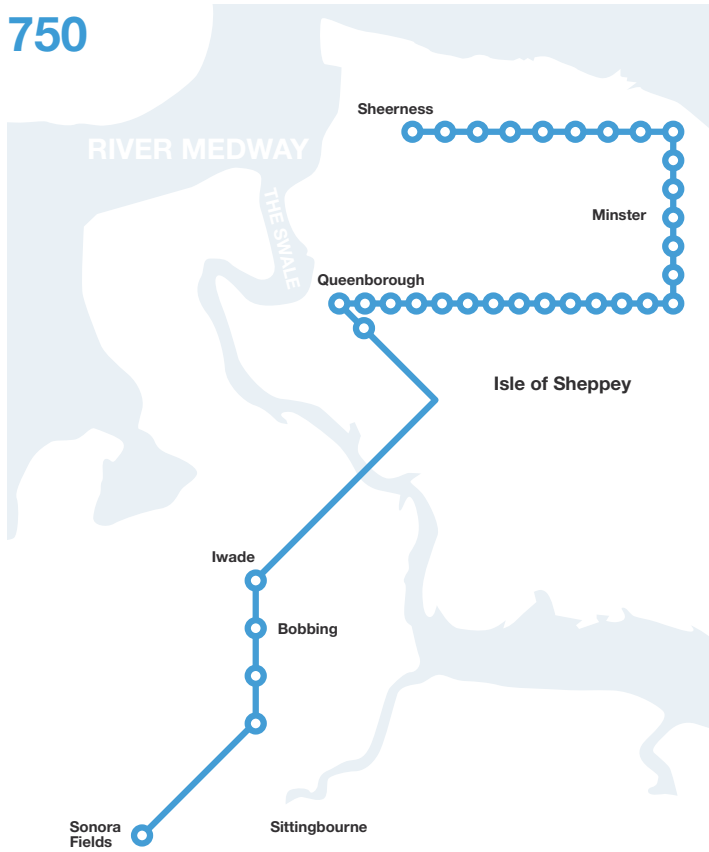

BECAUSE GETTING TO WORK SHOULDN'T BE HARD WORK.

CONTENTS

Maps

London pick ups and drop offs	Page 4
The Kings Ferry: All routes	Page 6
The Travel Link: All routes	Page 8

AM departures

Route 700 Mierscourt, Wigmore, Hempstead, Bluebell Hill	Page 10
Route 715 Hempstead, Wigmore	Page 12
Route 716 Chatham Hill, Luton, Princes Park, Lordswood, Bluebell Hill	Page 14
Route 717 Chatham Hill, Luton, Churchill Ave, City Way, Bluebell Hill	Page 16
Route 719 Hempstead, Lordswood, Walderslade, Bluebell Hill	Page 18
Route 720 Rainham, Parkwood, Wigmore	Page 20
Route 721 Rainham, Parkwood, Wigmore	Page 22
Route 722 Sovereign Qtr, Gillingham, St Mary's Island, Wainscott	Page 24
Route 750 Sheppey, Iwade, Sonora, Medway Services	Page 26
Route 751 Sittingbourne, Newman Dr, Milton, Key St, Medway Services	Page 28

THE KINGS FERRY: ALL ROUTES

THE TRAVEL LINK: ALL ROUTES

750

751

700

Pick-up point AM Departures

BOTTOM OF MIERSCOURT RD	0512
MIERSCOURT ROAD / LONSDALE DRIVE	0513
MIERSCOURT ROAD / HARVESTER CLOSE	0514
MIERSCOURT ROAD / FLOUGHMANS WAY	0515
MIERSCOURT ROAD / BAYSWATER DRIVE	0516
TYLER DRIVE	0517
DEANWOOD DRIVE / TYLER DRIVE	0518
DEANWOOD DRIVE / LONG CATLIS ROAD	0519
DEANWOOD DRIVE / HAWBECK ROAD	0520
TOP OF DEANWOOD DRIVE	0521
WIGMORE CAR PARK	0522
HEMPSTEAD VALLEY SHOPPING CENTRE	0525
BLUEBELL HILL CAR PARK	0532
BEAN	0547
BLACK PRINCE	0554