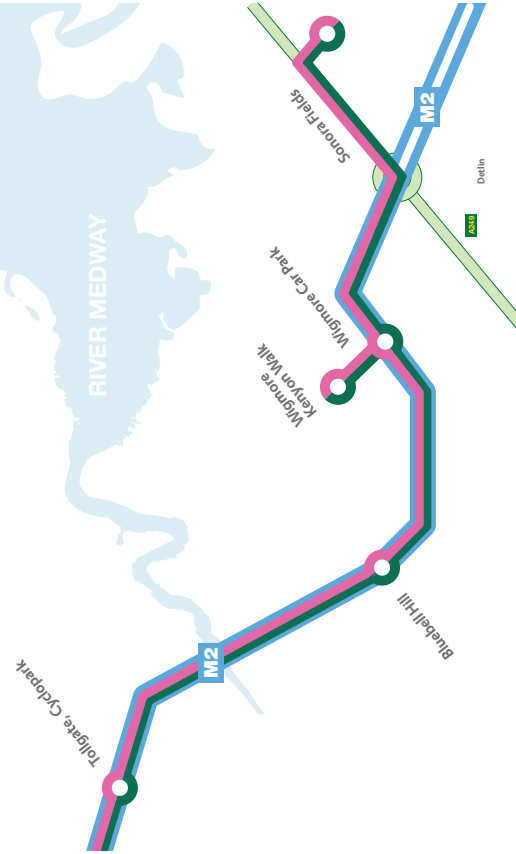

Swale route maps

750 Iwade, Sheppey

751 Sittingbourne

Route maps

774 Maidstone

726 North Greenwich & 727 City Express

London stops

Locate your stop

For specific stop names please visit page 12 or your desired route page.

KEY

* Horseguards/Westminster Pier
AM only: Stop with least congested route will be chosen.

Pick-up and drop-off information

Common name	Stop name
Blackwall Tunnel - Swale only	AM - Blackwall Lane (SE10)/Stop U
Canary Wharf	AM - Canada Square South (E14)/Stop J PM - Canada Square South (E14)/Stop H
Commercial Rd	AM - London Metropolitan Uni/Stop U
Cannon St	AM - Cannon Street/Stop MA
Cotton Street	AM - Cotton Street (E14)/Stop CO
Fenchurch St	AM - Fenchurch Street/Stop T
Gracechurch Street	AM - Fenchurch Street (EC3)/Stop U
Horseferry Rd	PM - Millbank (SW1)/Stop NE
Parliament St - Swale only	AM - Parliament Square/Stop F PM - Parliament Square/Stop C
Puddledock	PM - Blackfriars, London EC4V
Surrey Quays Road	AM - Surrey Quays Road, Police Station/ Stop P PM - Surrey Quays Road/Stop T