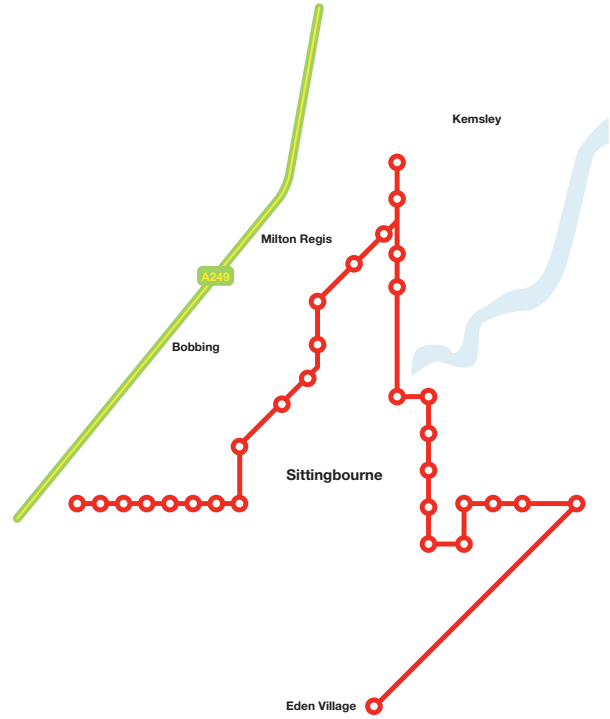

PM Timetable

725 CanaryFlyer: Park & Ride sites, Sonora, Iwade & Sheerness	39
723 Bean, Bridgewood, Bluebell Hill, Rainham Mark, Sonora, Iwade	38
ALL PM Departures: Medway, Swale & Maidstone services	40

Information

How to keep informed of your service	42
Customer satisfaction	43
Coach Tracker - Smartphone App	44
What you need to know	46
We make commuting easier	47

Medway route maps

Locate your stop
 Visit our website to view the exact location of your stop on Google Maps

Swale route maps

750 Iwade, Sheppey

751 Sittingbourne

Route maps

774 Maidstone

726 North Greenwich & 727 City Express

London stops

Locate your stop

For specific stop names please visit page 12 or your desired route page.

KEY

* Horseguards/Westminster Pier
AM only: Stop with least congested route will be chosen.

Pick-up and drop-off information

Common name	Stop name
Blackwall Tunnel - Swale only	AM - Blackwall Lane (SE10)/Stop U
Canary Wharf	AM - Canada Square South (E14)/Stop J PM - Canada Square South (E14)/Stop H
Commercial Rd	AM - London Metropolitan Uni/Stop U
Cannon St	AM - Cannon Street/Stop MA
Cotton Street	AM - Cotton Street (E14)/Stop CO
Fenchurch St	AM - Fenchurch Street/Stop T
Gracechurch Street	AM - Fenchurch Street (EC3)/Stop U
Horseferry Rd	PM - Millbank (SW1)/Stop NE
Parliament St - Swale only	AM - Parliament Square/Stop F PM - Parliament Square/Stop C
Puddledock	PM - Blackfriars, London EC4V
Surrey Quays Road	AM - Surrey Quays Road, Police Station/ Stop P PM - Surrey Quays Road/Stop T