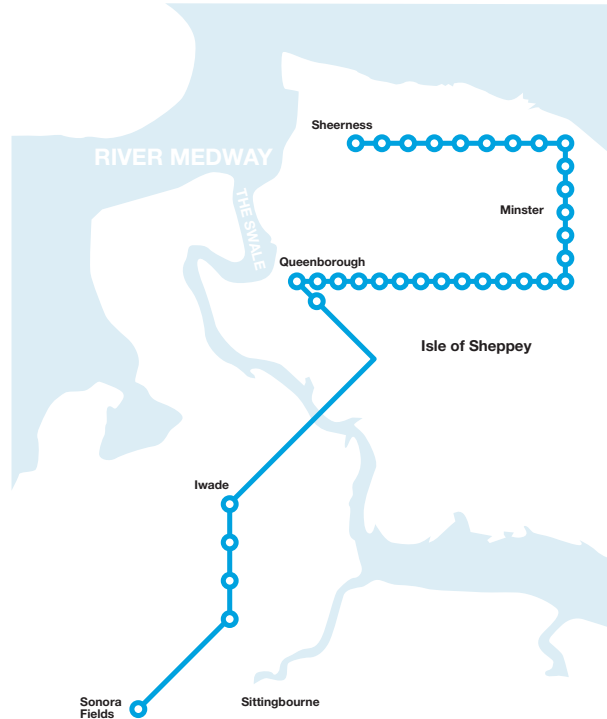

PM Timetable

725 CanaryFlyer: Park & Ride sites, Sonora, Iwade & Sheerness	39
723 Bean, Bridgewood, Bluebell Hill, Rainham Mark, Sonora, Iwade	38
ALL PM Departures: Medway, Swale & Maidstone services	40

Information

How to keep informed of your service	42
Customer satisfaction	43
Coach Tracker - Smartphone App	44
What you need to know	46
We make commuting easier	47

Medway route maps

Locate your stop
 Visit our website to view the exact location of your stop on Google Maps

Swale route maps

750 Iwade, Sheppey

751 Sittingbourne

Route maps

774 Maidstone

726 North Greenwich & 727 City Express

London stops

Locate your stop

For specific stop names please visit page 12 or your desired route page.

KEY

* Horseguards/Westminster Pier
AM only: Stop with least congested route will be chosen.

Pick-up and drop-off information

Common name	Stop name
Blackwall Tunnel - Swale only	AM - Blackwall Lane (SE10)/Stop U
Canary Wharf	AM - Canada Square South (E14)/Stop J PM - Canada Square South (E14)/Stop H
Commercial Rd	AM - London Metropolitan Uni/Stop U
Cannon St	AM - Cannon Street/Stop MA
Cotton Street	AM - Cotton Street (E14)/Stop CO
Fenchurch St	AM - Fenchurch Street/Stop T
Gracechurch Street	AM - Fenchurch Street (EC3)/Stop U
Horseferry Rd	PM - Millbank (SW1)/Stop NE
Parliament St - Swale only	AM - Parliament Square/Stop F PM - Parliament Square/Stop C
Puddledock	PM - Blackfriars, London EC4V
Surrey Quays Road	AM - Surrey Quays Road, Police Station/ Stop P PM - Surrey Quays Road/Stop T