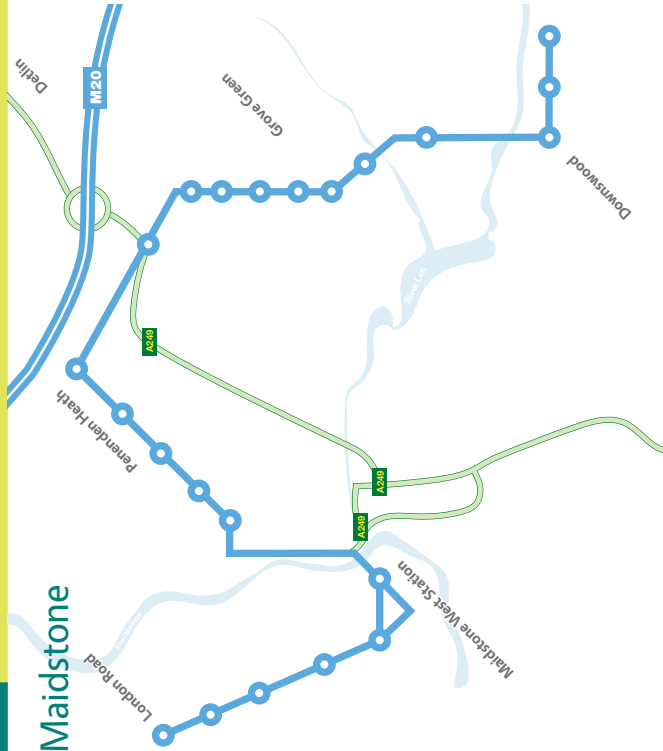

Swale route maps

750 Iwade, Sheppey

751 Sittingbourne

Route maps

774 Maidstone

726 North Greenwich & 727 City Express

London stops

Locate your stop

For specific stop names please visit page 12 or your desired route page.

KEY

* Horseguards/Westminster Pier
AM only: Stop with least congested route will be chosen.

Pick-up and drop-off information

Common name	Stop name
Blackwall Tunnel - Swale only	AM - Blackwall Lane (SE10)/Stop U
Canary Wharf	AM - Canada Square South (E14)/Stop J PM - Canada Square South (E14)/Stop H
Commercial Rd	AM - London Metropolitan Uni/Stop U
Cannon St	AM - Cannon Street/Stop MA
Cotton Street	AM - Cotton Street (E14)/Stop CO
Fenchurch St	AM - Fenchurch Street/Stop T
Gracechurch Street	AM - Fenchurch Street (EC3)/Stop U
Horseferry Rd	PM - Millbank (SW1)/Stop NE
Parliament St - Swale only	AM - Parliament Square/Stop F PM - Parliament Square/Stop C
Puddledock	PM - Blackfriars, London EC4V
Surrey Quays Road	AM - Surrey Quays Road, Police Station/ Stop P PM - Surrey Quays Road/Stop T